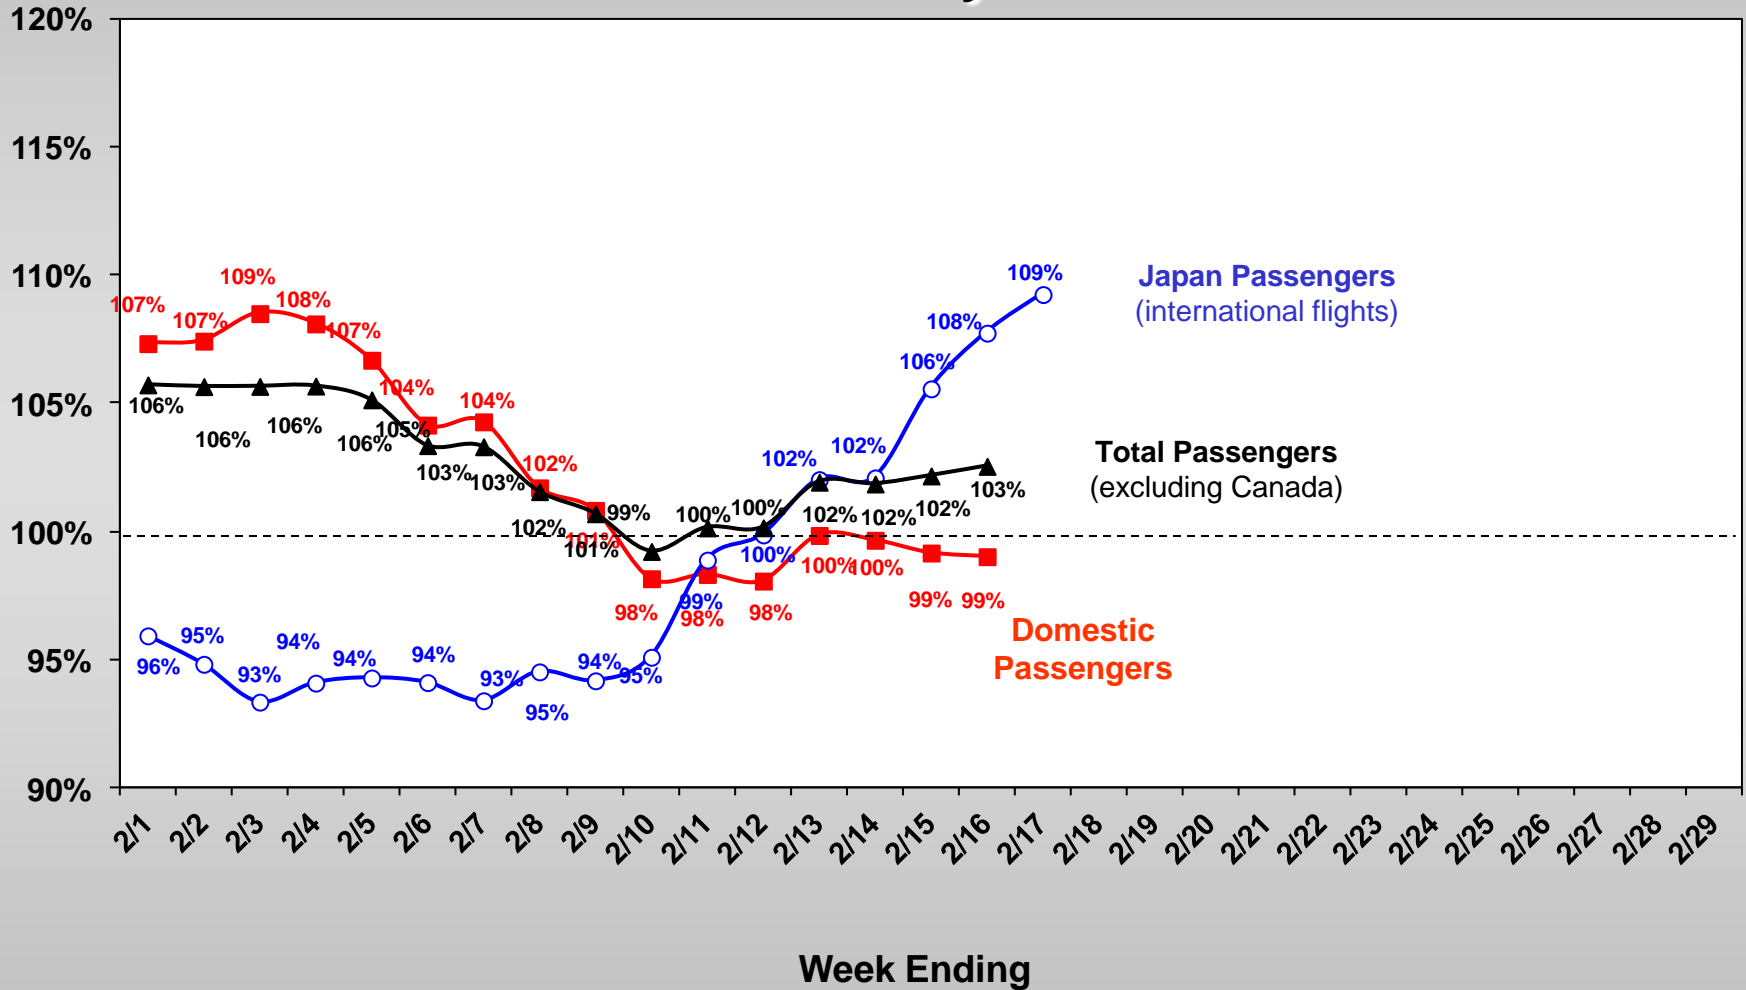

7-Day Moving Average Daily Passenger Volume

(2012 Volume as Percentage of 2011 Volume)

February 2012

Source: HVCB analysis based on data from DBEDT

Note: Passenger volume figures include both visitors and residents