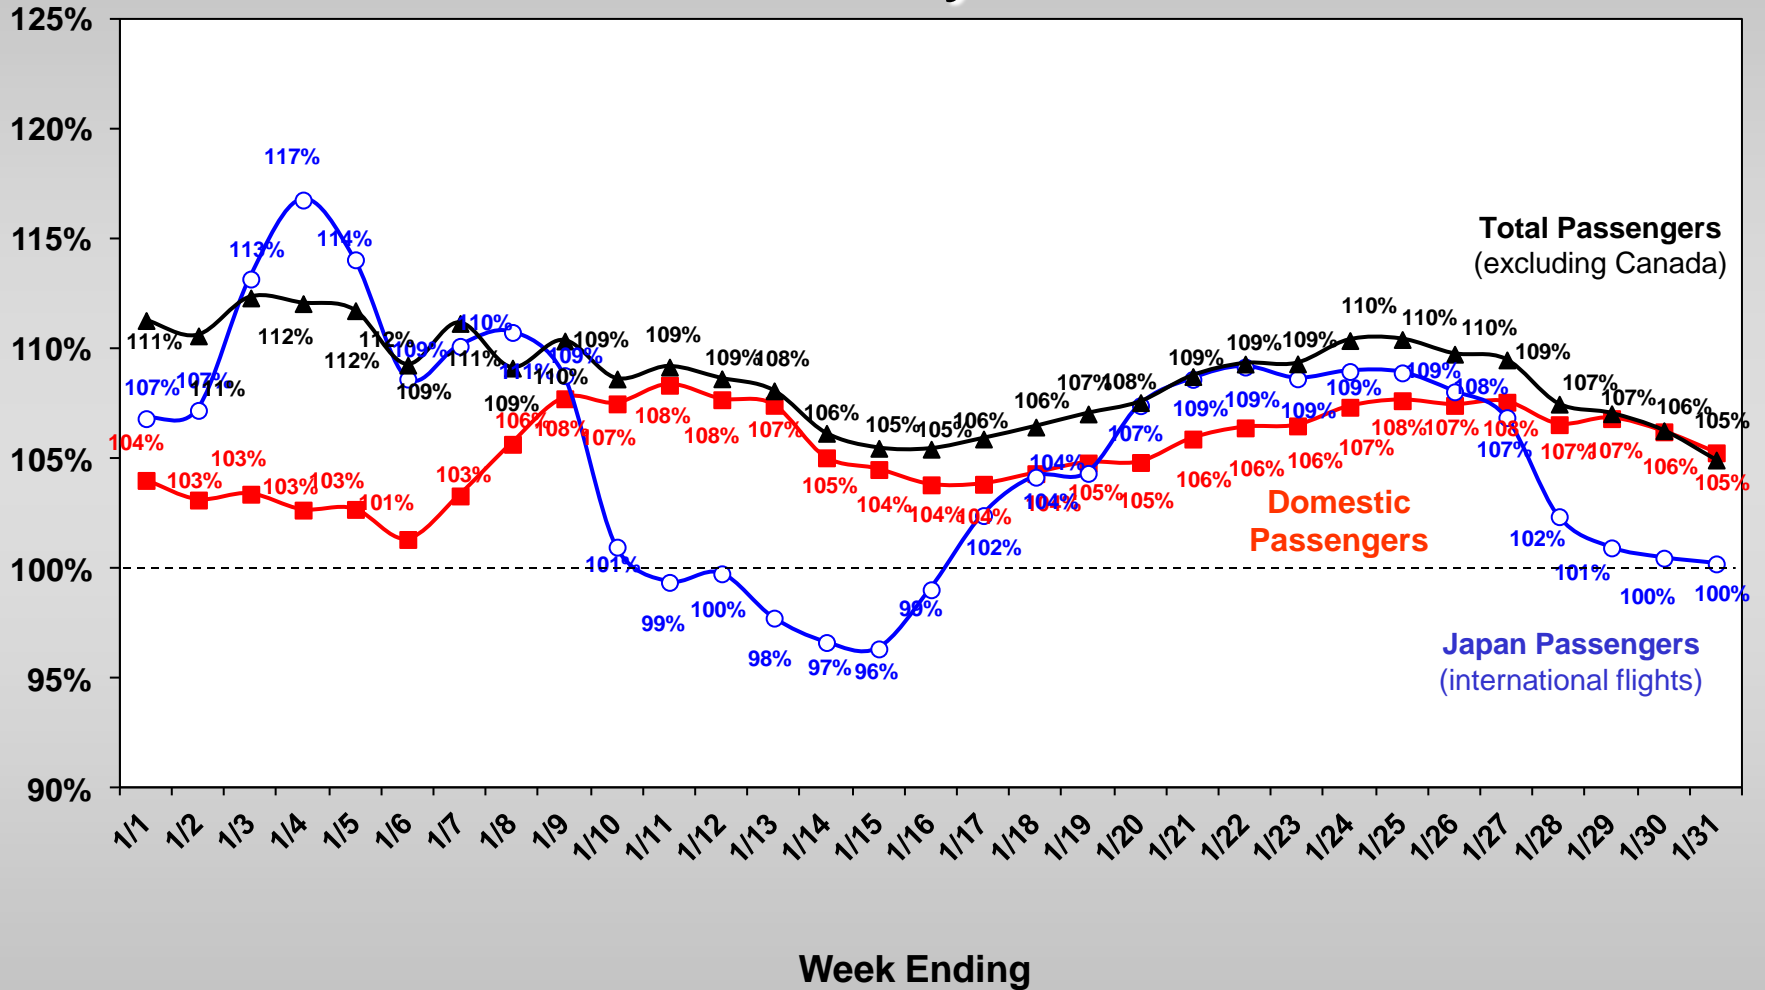

7-Day Moving Average Daily Passenger Volume

(2012 Volume as Percentage of 2011 Volume)

January 2012

Source: HVCB analysis based on data from DBEDT

Note: Passenger volume figures include both visitors and residents